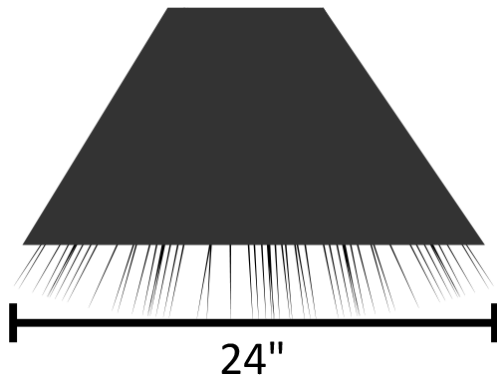

Features

- Galvanized Metal Structure
- Kickback Safety Joints w/ Springs
- Independent Cone Tilt
- 3.25' Width
- 20" Rubber Cone Diameter
- Anti-Drip Nozzle Holder
- Flat Fan Spray Tip (110°, 24")

110° Nozzle = 24" Spray

Off Center Nozzle = 12" Spray